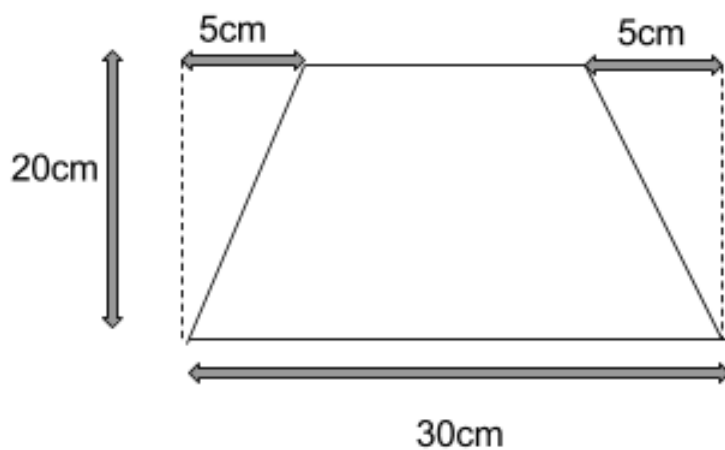

Q1 (Area of Triangles) Day 47 Name: _____

1. Look at the shape below.

What is the **area** of this shape? Give your answer in **cm²**. Write your answer in the space below.

_____ cm²

2. Look at the shape below.

What is the **area** of this shape? Give your answer in **cm²**. Write your answer in the space below.

_____ cm²

3. Look at the shape below.

What is the **area** of this shape? Give your answer in **cm²**. Write your answer in the space below.

_____ cm²

4. Look at the shape below.

What is the **area** of this shape? Give your answer in **cm²**. Write your answer in the space below.

_____ cm²

5. Look at the shape below.

What is the **area** of this shape? Give your answer in **cm²**. Write your answer in the space below.