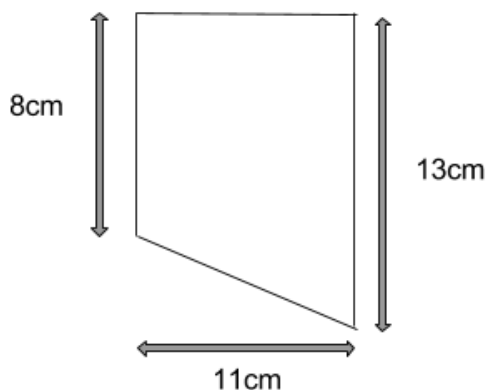

Q1 (Area of Triangles) Day 47 Name: _____

1. Look at the shape below.

What is the **area** of this shape? Give your answer in **cm²**. Write your answer in the space below.

_____ cm²

2. Look at the shape below.

What is the **area** of this shape? Give your answer in **cm²**. Write your answer in the space below.

_____ cm²

3. Look at the shape below.

What is the **area** of this shape? Give your answer in **cm²**. Write your answer in the space below.

_____ cm²

4. Look at the shape below.

What is the **area** of this shape? Give your answer in **cm²**. Write your answer in the space below.

_____ cm²

5. Look at the shape below.

What is the **area** of this shape? Give your answer in **cm²**. Write your answer in the space below.

_____ cm²

12. Look at the shape below.

What is the **area** of this shape? Give your answer in **cm²**. Write your answer in the space below.

_____ cm²

Answers

1. 115.5
2. 270
3. 5850
4. 500
5. 1000
6. 3037.5
7. 450
8. 12375
9. 2385
10. 100
11. 270
12. 1764