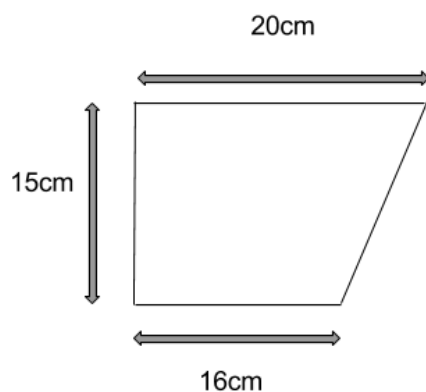

Q1 (Area of Triangles) Day 47 Name: _____

1. Look at the shape below.

What is the **area** of this shape? Give your answer in **cm²**. Write your answer in the space below.

_____ cm²

2. Look at the shape below.

What is the **area** of this shape? Give your answer in **cm²**. Write your answer in the space below.

_____ cm²

3. Look at the shape below.

What is the **area** of this shape? Give your answer in **cm²**. Write your answer in the space below.

_____ cm²

4. Look at the shape below.

What is the **area** of this shape? Give your answer in **cm²**. Write your answer in the space below.

_____ cm²

5. Look at the shape below.

What is the **area** of this shape? Give your answer in **cm²**. Write your answer in the space below.

_____ cm²

12. Look at the shape below.

What is the **area** of this shape? Give your answer in **cm²**. Write your answer in the space below.

_____ cm²

Answers

1. 115.5
2. 270
3. 5850
4. 500
5. 1000
6. 3037.5
7. 450
8. 12375
9. 2385
10. 100
11. 270
12. 1764