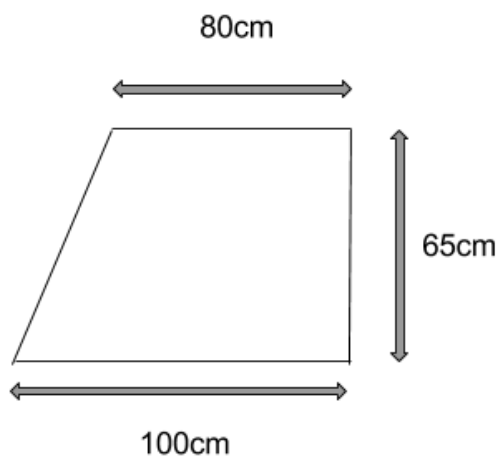

Q1 (Area of Triangles) Day 47 Name: _____

1. Look at the shape below.

What is the **area** of this shape? Give your answer in **cm²**. Write your answer in the space below.

_____ cm²

2. Look at the shape below.

What is the **area** of this shape? Give your answer in **cm²**. Write your answer in the space below.

_____ cm²

3. Look at the shape below.

What is the **area** of this shape? Give your answer in **cm²**. Write your answer in the space below.

_____ cm²

4. Look at the shape below.

What is the **area** of this shape? Give your answer in **cm²**. Write your answer in the space below.

_____ cm²

5. Look at the shape below.

What is the **area** of this shape? Give your answer in **cm²**. Write your answer in the space below.

_____ cm²

12. Look at the shape below.

What is the **area** of this shape? Give your answer in **cm²**. Write your answer in the space below.

_____ cm²

Answers

1. 115.5
2. 270
3. 5850
4. 500
5. 1000
6. 3037.5
7. 450
8. 12375
9. 2385
10. 100
11. 270
12. 1764