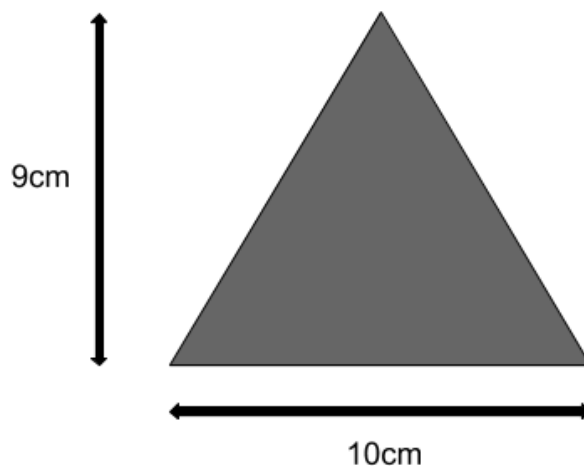

**Q2 (Area of Triangle) Day 61**

Name: \_\_\_\_\_

1. Look at the triangle below.

What is the **area** of the triangle? Write your answer in the space below.

\_\_\_\_\_ cm<sup>2</sup>

---

2. Look at the triangle below.

What is the **area** of the triangle? Write your answer in the space below.

\_\_\_\_\_ cm<sup>2</sup>

---

3. Look at the triangle below.

What is the **area** of the triangle? Write your answer in the space below.

\_\_\_\_\_ cm<sup>2</sup>

---

4. Look at the triangle below.

What is the **area** of the triangle? Write your answer in the space below.

\_\_\_\_\_ cm<sup>2</sup>

---

5. Look at the triangle below.

What is the **area** of the triangle? Write your answer in the space below.

\_\_\_\_\_ cm<sup>2</sup>

---

12. Look at the triangle below.

What is the **area** of the triangle? Write your answer in the space below.

\_\_\_\_\_ cm<sup>2</sup>

---

**Answers**

- 1. 45**
- 2. 84**
- 3. 28**
- 4. 52**
- 5. 220**
- 6. 1200**
- 7. 66**
- 8. 97.5**
- 9. 241.5**
- 10.846**
- 11.164**
- 12.780.7**