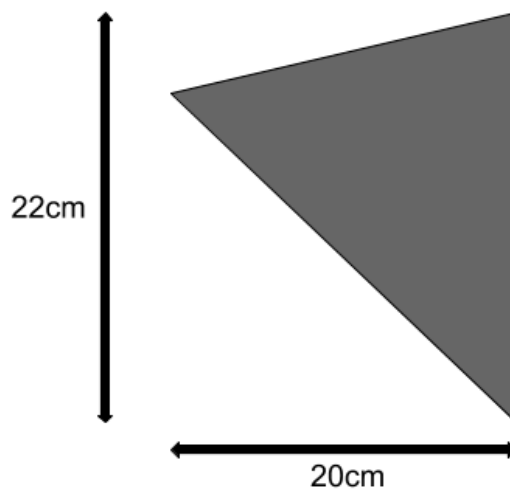

**Q2 (Area of Triangle) Day 61**

Name: \_\_\_\_\_

1. Look at the triangle below.

What is the **area** of the triangle? Write your answer in the space below.

\_\_\_\_\_ cm<sup>2</sup>

---

2. Look at the triangle below.

What is the **area** of the triangle? Write your answer in the space below.

\_\_\_\_\_ cm<sup>2</sup>

---

3. Look at the triangle below.

What is the **area** of the triangle? Write your answer in the space below.

\_\_\_\_\_ cm<sup>2</sup>

---

4. Look at the triangle below.

What is the **area** of the triangle? Write your answer in the space below.

\_\_\_\_\_ cm<sup>2</sup>

---

5. Look at the triangle below.

What is the **area** of the triangle? Write your answer in the space below.

\_\_\_\_\_ cm<sup>2</sup>

---

6. Look at the triangle below.

What is the **area** of the triangle? Write your answer in the space below.

\_\_\_\_\_ cm<sup>2</sup>

---

7. Look at the triangle below.

What is the **area** of the triangle? Write your answer in the space below.