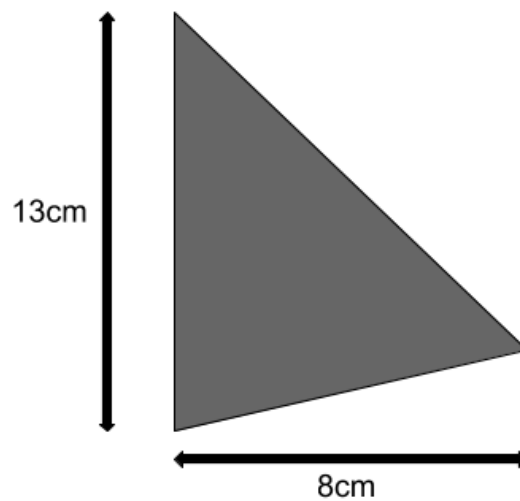

**Q2 (Area of Triangle) Day 61**

Name: \_\_\_\_\_

1. Look at the triangle below.

What is the **area** of the triangle? Write your answer in the space below.

\_\_\_\_\_ cm<sup>2</sup>

---

2. Look at the triangle below.

What is the **area** of the triangle? Write your answer in the space below.

\_\_\_\_\_ cm<sup>2</sup>

---

3. Look at the triangle below.

What is the **area** of the triangle? Write your answer in the space below.

\_\_\_\_\_ cm<sup>2</sup>

---

4. Look at the triangle below.

What is the **area** of the triangle? Write your answer in the space below.

\_\_\_\_\_ cm<sup>2</sup>

---

5. Look at the triangle below.

What is the **area** of the triangle? Write your answer in the space below.

\_\_\_\_\_ cm<sup>2</sup>

---

6. Look at the triangle below.

What is the **area** of the triangle? Write your answer in the space below.

\_\_\_\_\_ cm<sup>2</sup>

---

7. Look at the triangle below.

What is the **area** of the triangle? Write your answer in the space below.