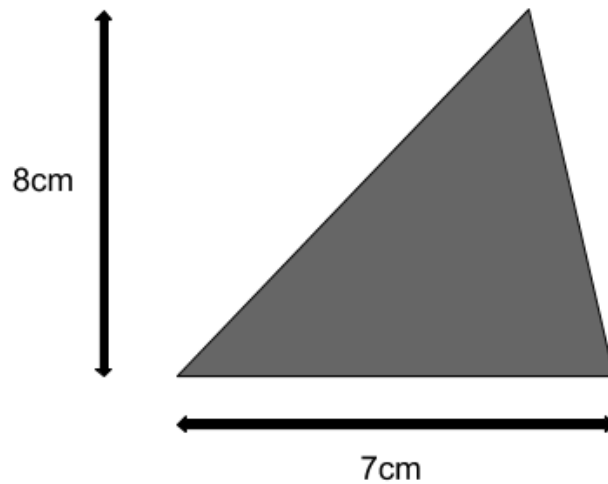

**Q2 (Area of Triangle) Day 61**

Name: \_\_\_\_\_

1. Look at the triangle below.

What is the **area** of the triangle? Write your answer in the space below.

\_\_\_\_\_ cm<sup>2</sup>

---

2. Look at the triangle below.

What is the **area** of the triangle? Write your answer in the space below.

\_\_\_\_\_ cm<sup>2</sup>

---

3. Look at the triangle below.

What is the **area** of the triangle? Write your answer in the space below.

\_\_\_\_\_ cm<sup>2</sup>

---

4. Look at the triangle below.

What is the **area** of the triangle? Write your answer in the space below.

\_\_\_\_\_ cm<sup>2</sup>

---

5. Look at the triangle below.

What is the **area** of the triangle? Write your answer in the space below.

\_\_\_\_\_ cm<sup>2</sup>

---

12. Look at the triangle below.

What is the **area** of the triangle? Write your answer in the space below.

\_\_\_\_\_ cm<sup>2</sup>

---

**Answers**

- 1. 45**
- 2. 84**
- 3. 28**
- 4. 52**
- 5. 220**
- 6. 1200**
- 7. 66**
- 8. 97.5**
- 9. 241.5**
- 10.846**
- 11.164**
- 12.780.7**